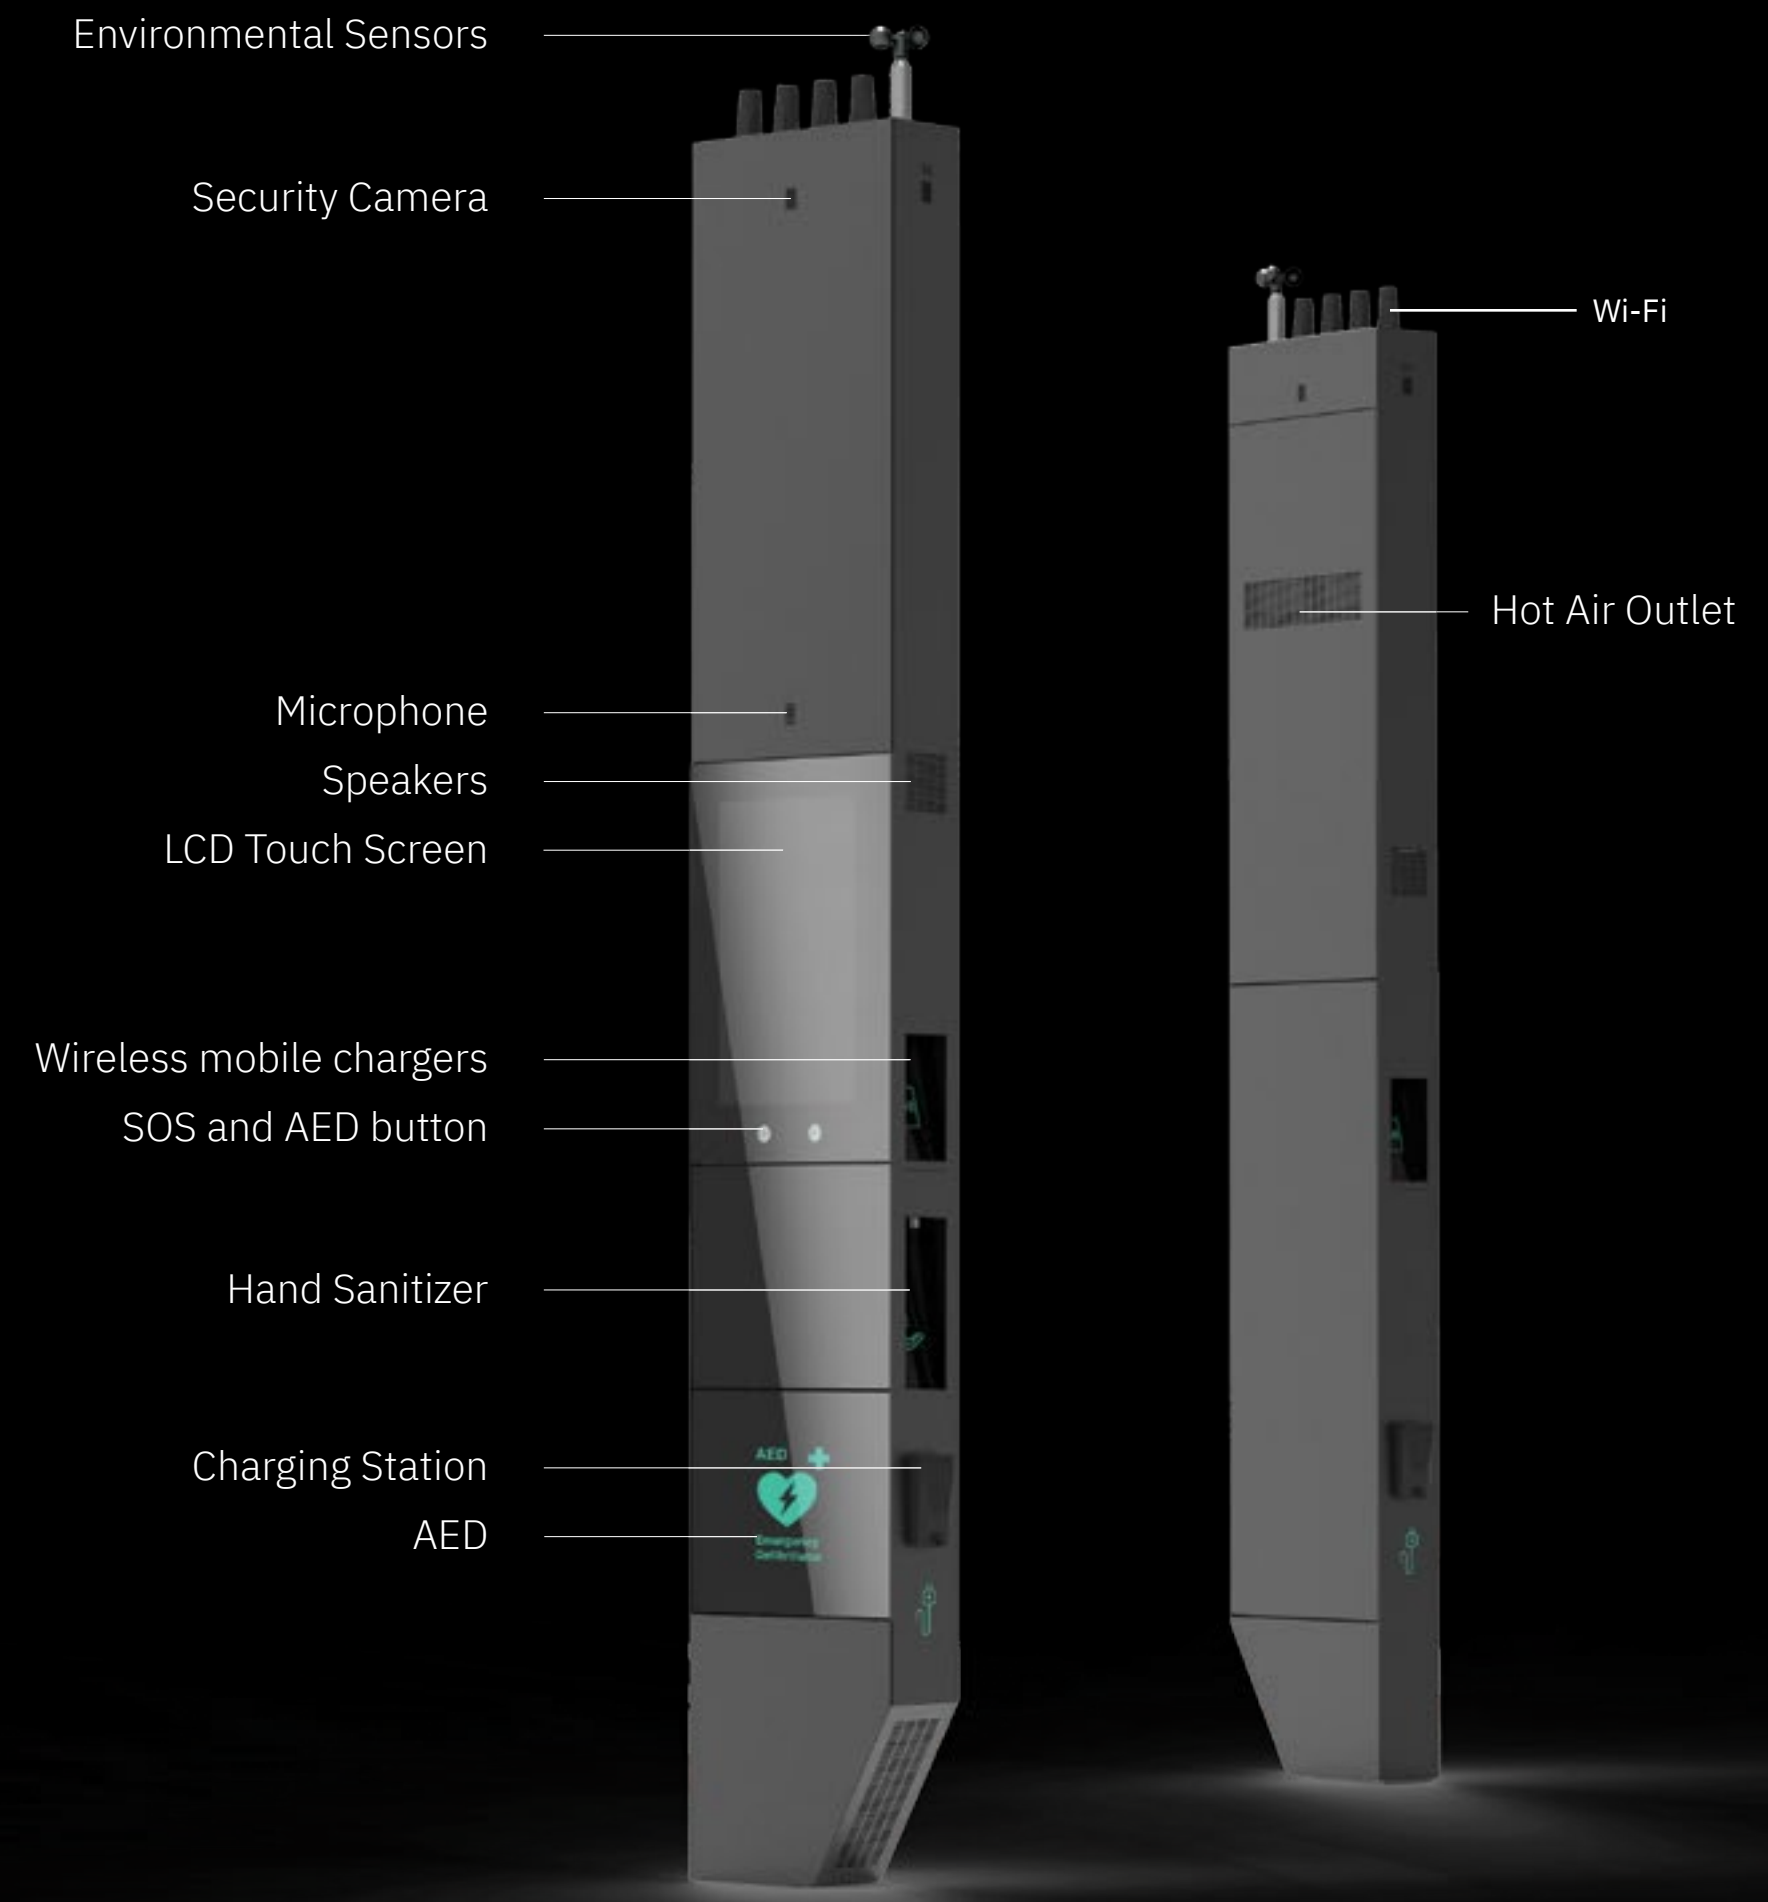

imotion URBAN

Smart city pillar is a complete solution, which will enrich passers daily routine, establish two-way communication and add value to saturated city display landscapes.

- 01 Making your city fully accessible to pedestrians, commuters & tourists.
- 02 Quickly identifies routes, destinations & promotes places of interest.
- 03 Provides passers-by with essential safety tools, such as AED, SOS button and surveillance camera.
- 04 Secured investment with proven imotion FLOW thermal management technology.